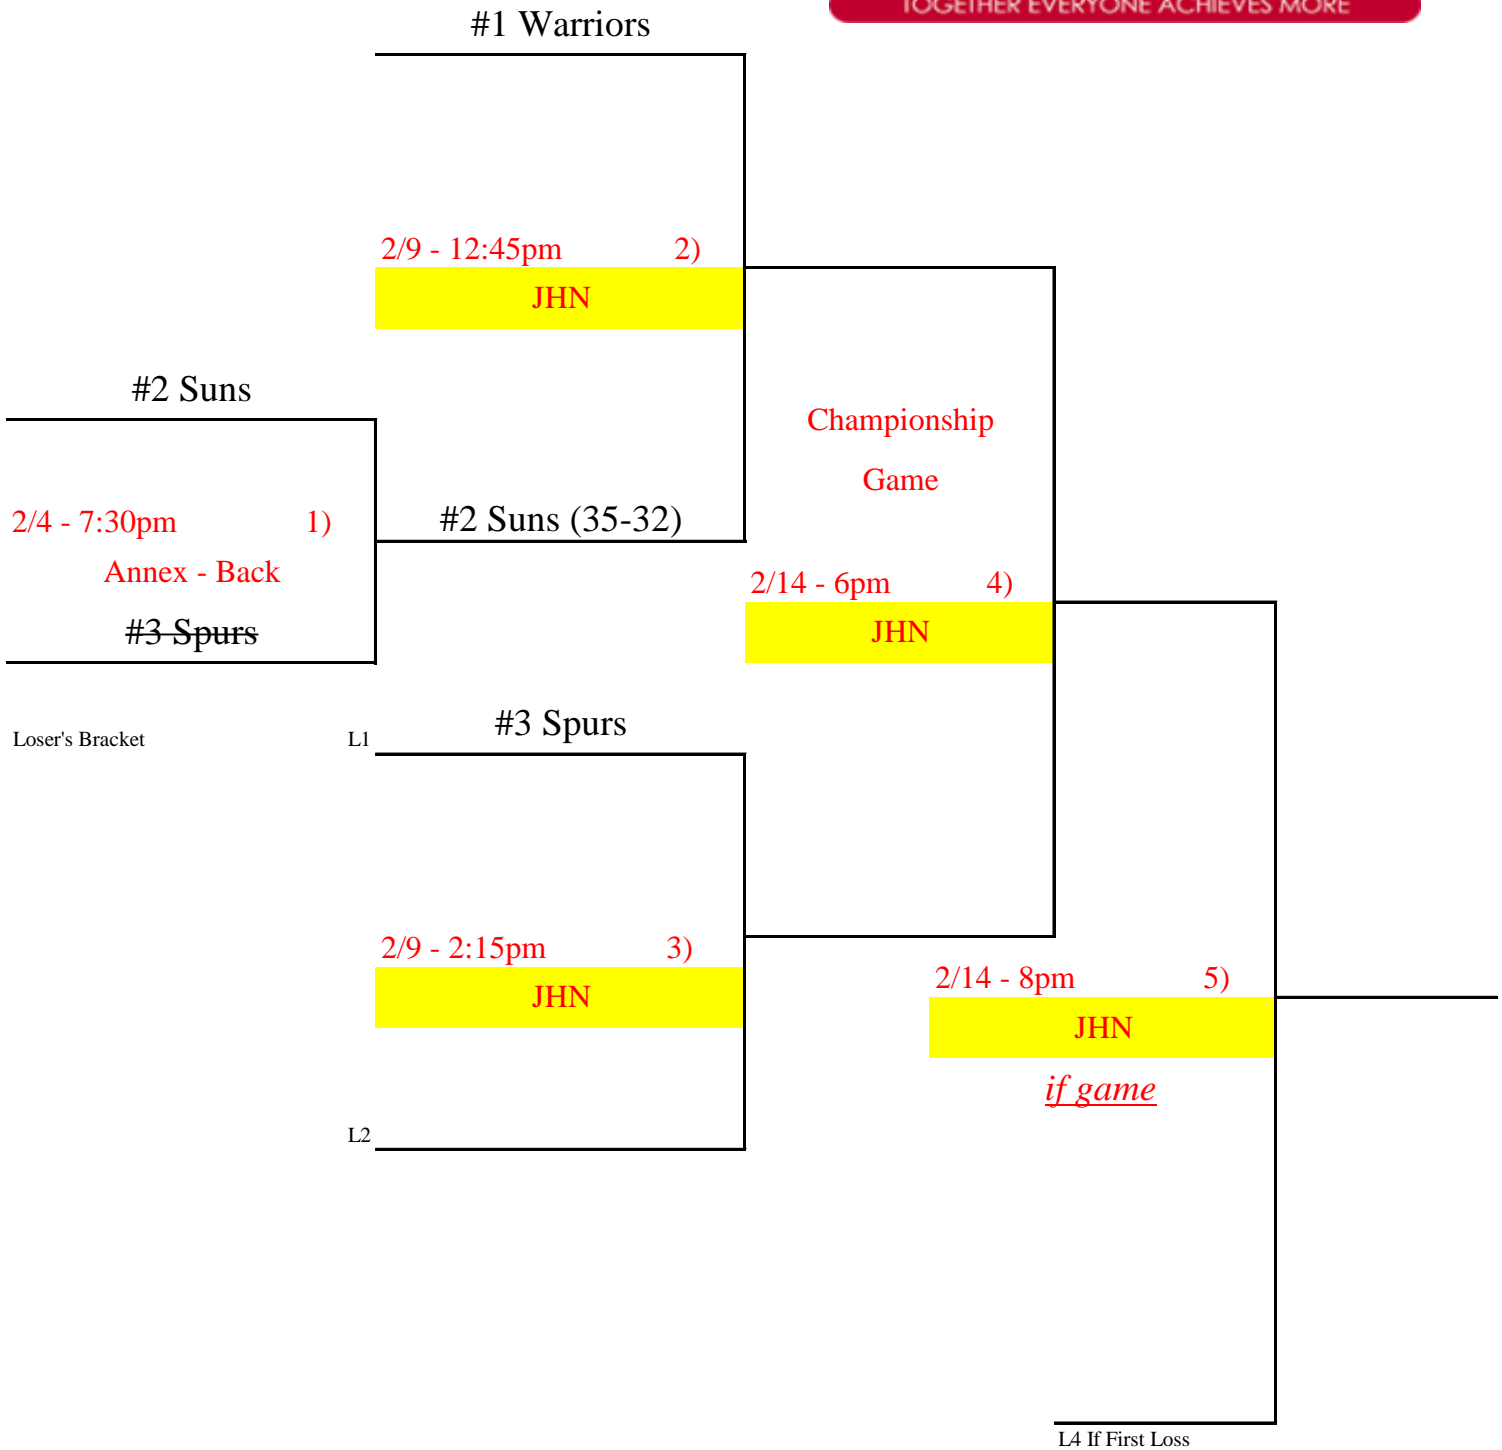

HS Division End of Season Tournament

Winner's Bracket

Highest Seed in the Tournament is HOME TEAM