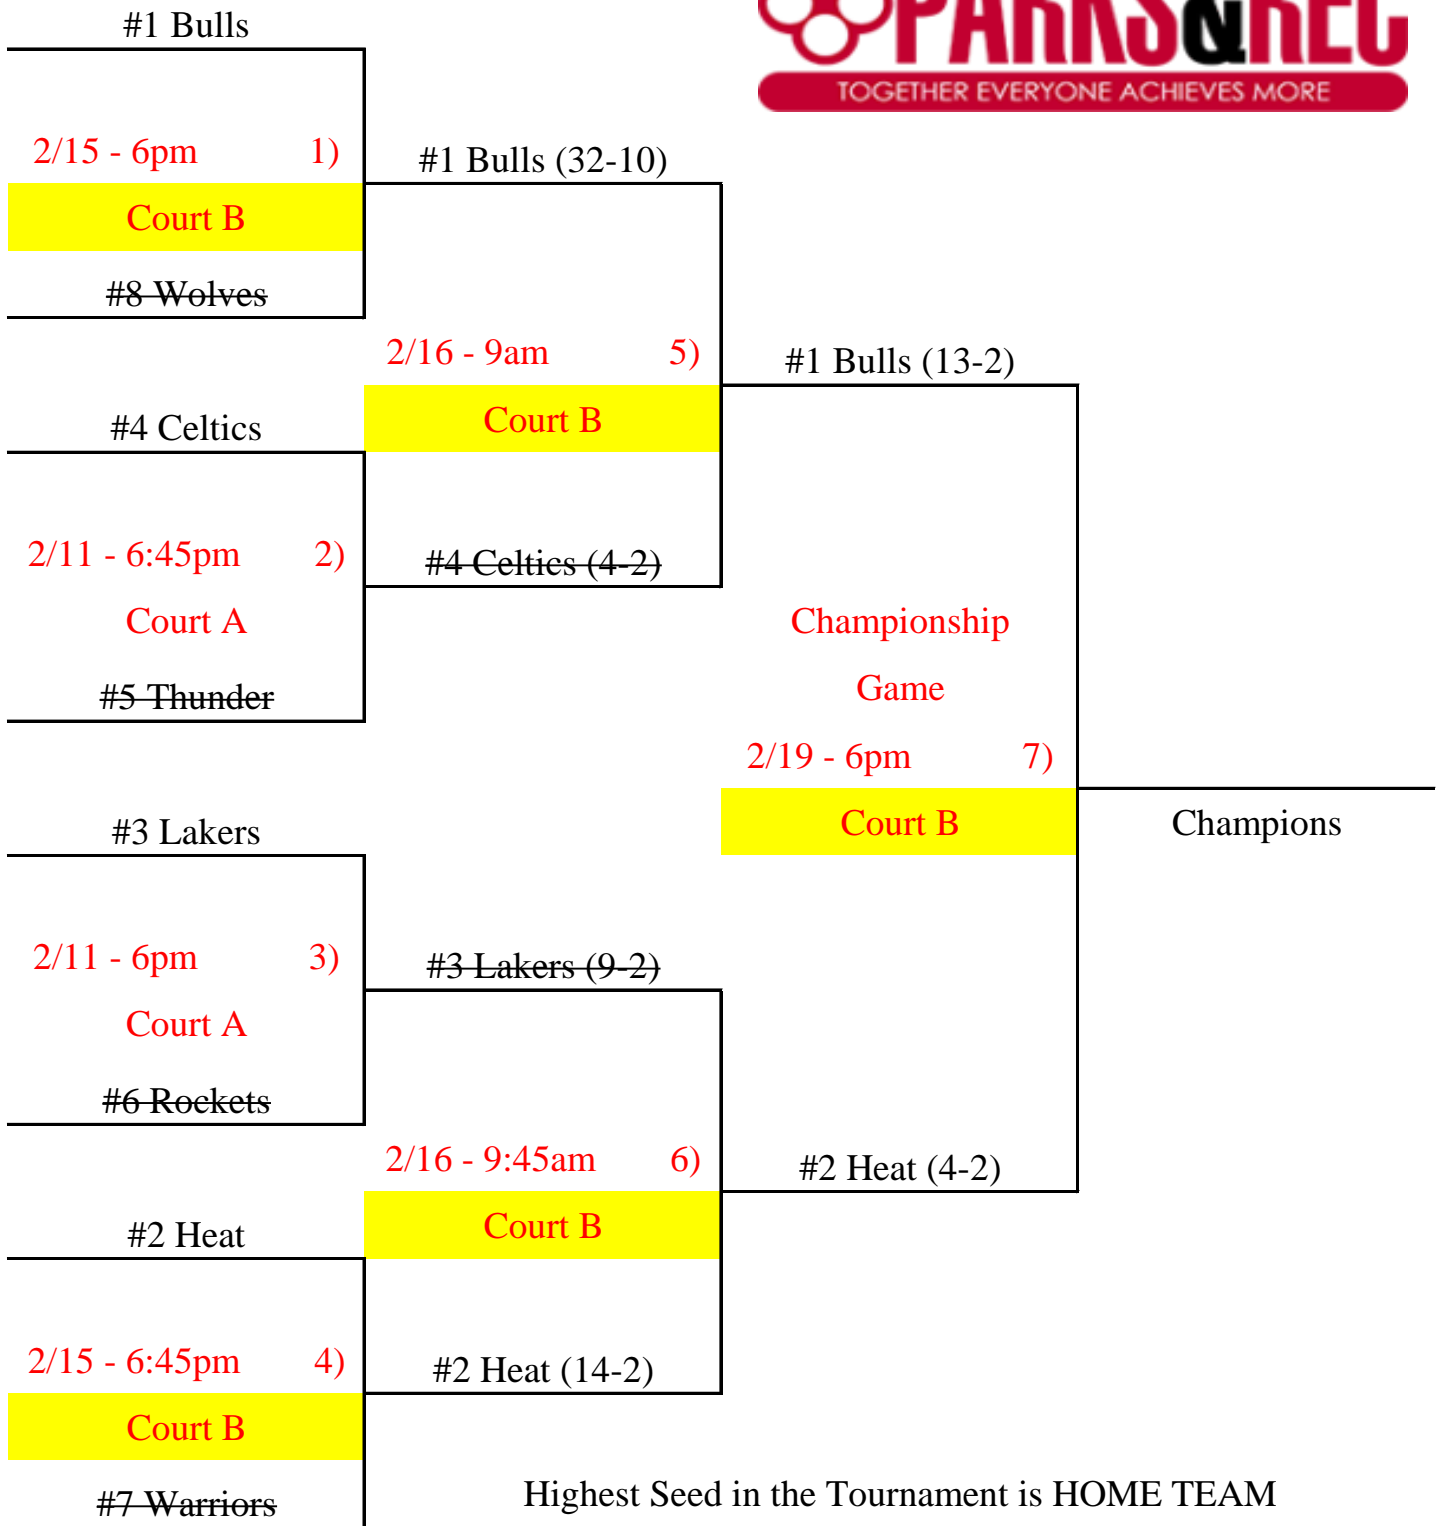

1st/2nd Grade Girls End of Season Tournament

Highest Seed in the Tournament is HOME TEAM